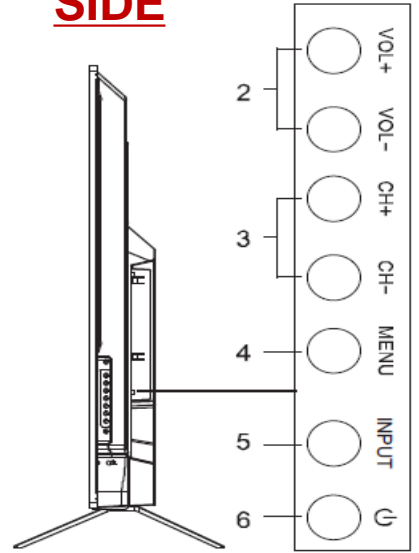

POWER RATING

INPUT VOLTAGE	100-240V AC 50/60Hz
POWER CONSUMPTION	40W
STANDBY POWER CONSUMPTION	≤0.5W

WEIGHT & DIMENSION

WALLMOUNT DIMENSION (VESA) (W x H)	100mm x 100 mm
WALLMOUNT LCD SCREW	M4 x 10mm
SET DIMENSION WITHOUT BASE (W x H x D)	550 x 328 x 48mm
SET DIMENSION WITH BASE (W x H x D)	550 x 353 x 145mm
CARTON DIMENSION (W x H x D)	600 x 393 x 107mm
NET WEIGHT WITH STAND	3.2kg
GROSS WEIGHT	4.35kg

ACCESSORIES

TV BASE	Yes
REMOTE CONTROL	Yes
BATTERIES (AAA 1.5V)	2 Nos.
SCREWS TO FIX BASE	Yes
USER MANUAL WITH WARRENTY	Yes
WALL MOUNT KIT	Yes

Product Specification

FRONT

SIDE

BACK