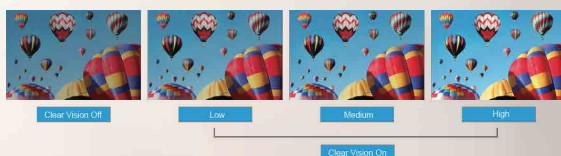

Screen+

The bundled Screen+ software splits the PC workspace into four self-contained panes to group application windows for easier viewing. Screen+ also supports multiple monitors.

i-Menu

Included PC software allows the user to change the OSD settings using their mouse.

e-Saver

Software enables the user to set a low power configuration of the monitor when the PC is in screen saving, PC off, and user absence. User can choose the time to turn the monitor off, to save power consumption.

▶ SPECIFICATIONS

Model Name	I2790PQU/BT
Screen Size	27" / 686mm
Pixel Pitch	0.3114 (H) x 0.3114 (V) mm
Display Area	597.888 (H) x 336.312 (V) mm
Brightness	250 cd/m²
Contrast Ratio	1000 : 1 (Typical), 20 Million : 1 (DCR)
Smart Response	5ms (GTG)
Viewing Angle	178 (H) / 178 (V) (CR = 10)
Scan Frequency	30 - 83KHz (H), 50 - 76Hz (V)
Optimum Resolution	1920 × 1080 @ 60Hz
Display Colors	16.7 Million
Input Signal	VGA x 1, HDMI (1.4) x 1, DisplayPort (1.2) x 1
Power Supply	Internal power
Power Consumption	22W (Typical)
Speakers	2W x 2
Safety & Regulations	CE, FCC, CB, ISO9241-307, BSMI, TCO 7, Win 8/8.1, Win 10, cTUVus
Wall-Mount	100mm x 100mm
Cabinet Color	Black & Titanium
Mechanical Function	Tilt: -3.5° ± 1.5° ~ 19.5° ± 1.5°, Swivel: 45° ~ 45° Pivot: 0 ~ 90°, Height adjustment: 130 ± 5mm
W×H×D (w/base) mm	612.6 × 399.0 ~ 529.0 × 199.7
W×H×D (package) mm	703 × 468 × 226
Weight (Net /Gross) kg	5.8 / 8.367

Design and Specifications are subject to change without notice.