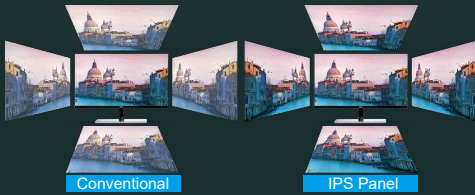

### IPS Panel

Experience superb picture quality with the advanced IPS technology for vibrant, consistent colours and wide viewing angles.

IPS screen viewing angle of 178°

Conventional

IPS Panel

FLICKER FREE

## ► Specifications

Model Name	24P1
Panel Size	23.8" / 604.7mm
Pixel Pitch (mm)	0.2745 (H) × 0.2745 (V)
Effective Viewing Area (mm)	527.04 (H) × 296.46 (V)
Brightness (typical)	250 cd/m <sup>2</sup>
Contrast Ratio	1000:1 (Typical) 20,000,000:1 (DCR)
Smart Response	5ms (GtG)
Viewing Angle	178/178 (CR > 10)
Color Gamut	NTSC 90% (CIE1976) / sRGB 106% (CIE1931)
Optimum Resolution	1920 x 1080 @ 60Hz
Display Colors	16.7 Million
Signal Input	VGA, DVI, HDMI 1.4, DisplayPort 1.2
Power Supply	100 - 240V ~ 1.5A, 50 / 60Hz
Smart Power Mode: Typical	20W
Built-in Speakers	2W x 2
Regulatory Approvals	CE / FCC / KC / KCC / BSMI / TCO 7
Wall-Mount	100mm x 100mm
Cabinet Color	Black & Grey
Adjustable Stand	Tilt: -3.5° ~ 21.5°, Height: 130 ± 5 mm, Pivot: 0° ~ 90°, Swivel: 175° ± 5°
Product with Stand (mm)	510.3 (H) × 539.1 (W) × 202.5 (D)
Packaging (mm)	408 (H) × 752 (W) × 159 (D)
Weight (Net /Gross) kg	4.6 / 6.55